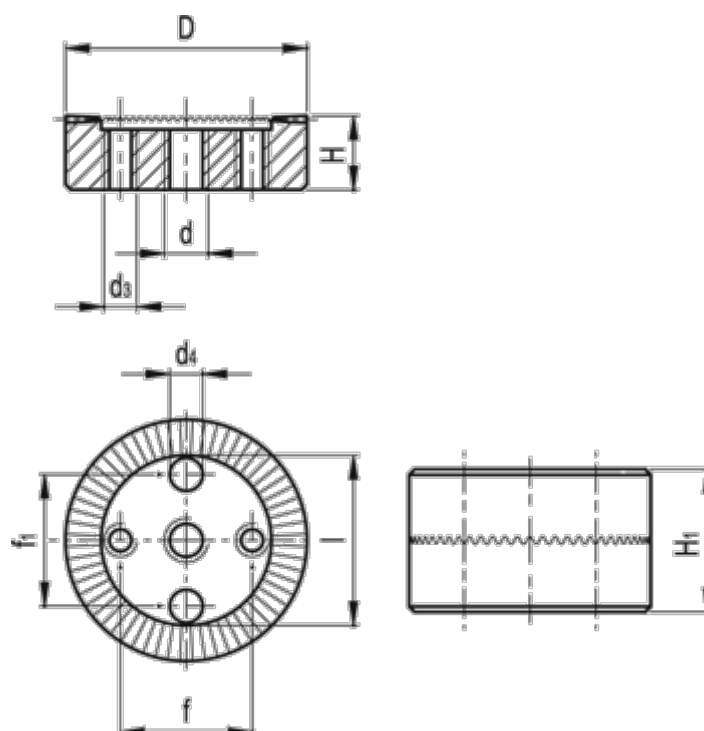

Data Sheet

Article number: 20656533

Description: E+G Serrated locking plate
GN 187.4-27-48-C-ST

Measures

D	= 27	l	= 19.5
d	= M5	Number of teeth	= 48
d1	= 4.3	Weight (g)	= 24
d4 H11	= 4		
f	= 15		
f1	= 15		
H +/-0.9	= 7.5		
H1	= 15		